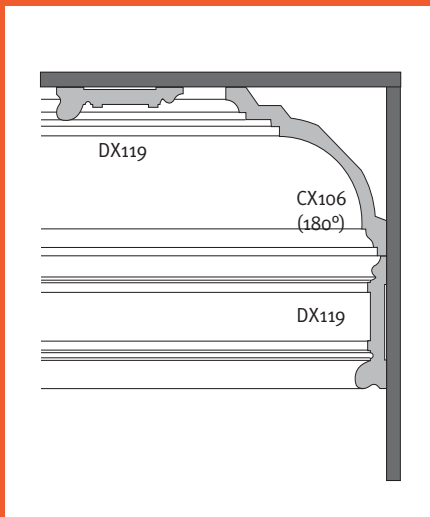

THE ORIGINAL